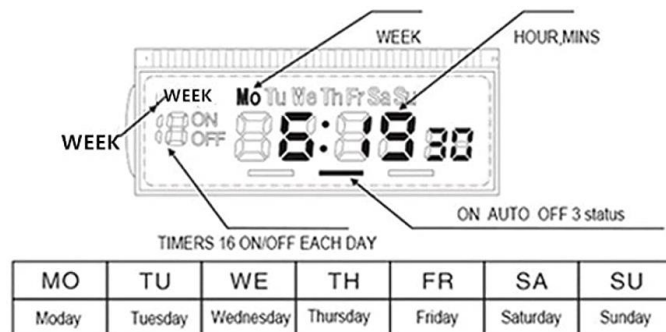

The product according to the time set by the user, automatically turn On/Off the variety of electrical equipment. Included LI-ion battery.

Technical data:

- Power supply voltage: 220-250V; 50/60Hz
- Adjustment range: 1 min
- Commutating capacity: active load: up to 30A
- Operations: 16 switching ON/OFF per day, up to 119 ON/OFF per week
- Operating temperature: 0 ÷ +55°C
- Size (LxWxH)mm: 60x32.5x60

Mounting:

- Easy installation: With bolts to the surface

Features:

- Lighting control;
- Power control;
- Distribution box;
- Gardens;
- Doors;

TECHNICAL SPECIFICATION

PROGRAMMABLE TIMERS

The Brand of Electricity