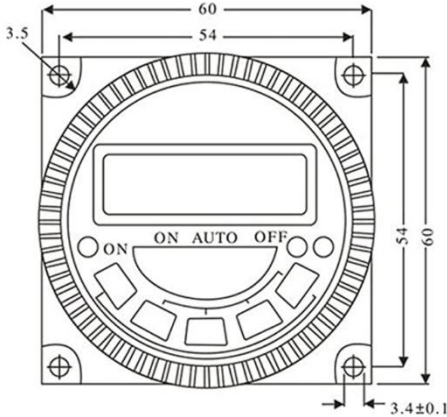

Variants and Dimensions:

Type	Packing/Box (pcs)	Barcode	Catalogue number
EL-PWT-1	1/200	3800131229281	50139